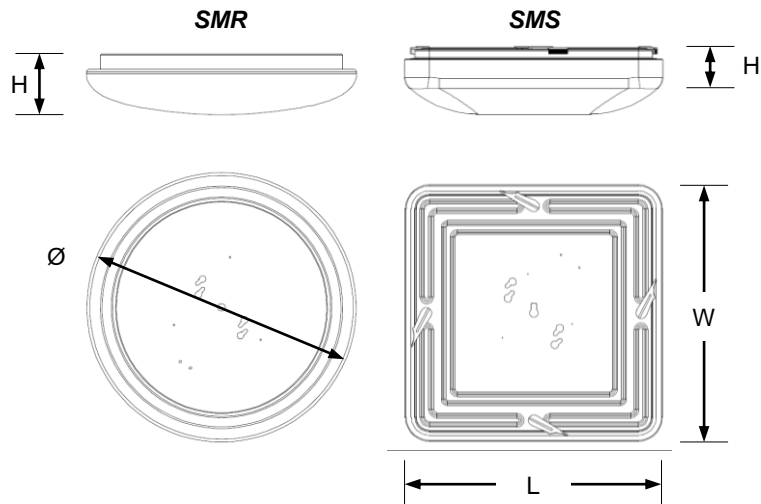

Project:	
Type:	
Catalog #:	

STANDARD

FEATURES

- Field selectable 2700k (soft white), 3000k (warm white), 3500k (warm/neutral white), 4000k (neutral white), and 5000k (cool white) color temperatures.*
- Long-life LEDs provide at least 70% of initial lumen output (L_{70}) for 157,000 hours of operation.**
- SMR-KFS provides a range of 1,000 (11") to 1,400 (14") nominal lumens and 70 lumens per watt.
- SMS-KFS provides a range of 1,000 (12") to 1,500 (14") nominal lumens and 73 lumens per watt.
- 11"/12" models = 14 nominal watts. 14" models = 20 nominal watts.
- 120 AC voltage (60Hz) is standard.
- Triac dimming drivers are standard.
- Power factor > 0.90.
- Color rendering index (R_a) > 80.
- Steel housing and polycarbonate lens.
- Easy installation in new construction or retrofit applications.

DIMENSIONS

Model	Length	Width	Height	Diameter	Weight
SMR11	/	/	3"	11"	1 lbs.
SMR14	/	/	3"	14"	2 lbs.
SMS12	12"	12"	3"	/	2 lbs.
SMS14	14"	14"	3"	/	2.5 lbs.

ORDERING INFORMATION

Example: SMR11-KFS

Series	Select
SMR11	KFS
SMR14	
SMS12	
SMS14	