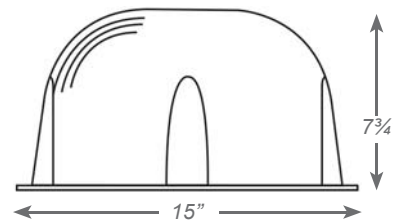

Vandal Shields

Project:	
Type:	
Catalog #:	

BG-3C

HOUSING MOUNTING

- High-impact resistant polycarbonate material.
- Mounting hardware provided for easy installation in the field.

BGR-1

PCS-1

BG-1

ORDERING INFORMATION

MODEL	USE WITH	DIMENSIONS
PCS-1	CLPU, ETXTE, EZRXTE, EZXTE, KXTE, KZXTE, SXTE	2 1/2" x 9-3/16" x 13 3/16"
BG-1	CKXTE, CLPU, DBEL, DXR, ELXTE, ETXTE, EZRXTE, EZXTE, KXTE, KZXTE, LEDTFX-2, NYELXTE, NYKXTE, NYXTE, PLELRXTE, SXTE, WLEZXTE	7 3/4" x 22" x 15"
BG-R1	RMR-16, RMR-16-WP, LEDR-2	7 1/2" x 18" x 7"
BG-3C	CXTE	13 3/4" x 30 1/4" x 6 1/2"