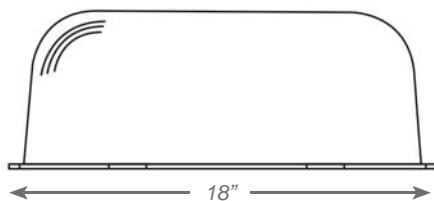

Vandal Shields

Project:	
Type:	
Catalog #:	

BG-3C

HOUSING MOUNTING

- High-impact resistant polycarbonate material.
- Mounting hardware provided for easy installation in the field.

BGR-1

PCS-1

BG-1

ORDERING INFORMATION

MODEL	USE WITH	DIMENSIONS
PCS-1	CLPU, ETXTE, EZRXTE, EZXTE, KXTE, KZXTE, SXTE	2 1/2" x 9-3/16" x 13 3/16"
BG-1	CKXTE, CLPU, DBEL, DXR, ELXTE, ETXTE, EZRXTE, EZXTE, KXTE, KZXTE, LEDTFX-2, NYELXTE, NYKXTE, NYXTE, PLELRXTE, SXTE, WLEZXTE	7 3/4" x 22" x 15"
BG-R1	RMR-16, RMR-16-WP, LEDR-2	7 1/2" x 18" x 7"
BG-3C	CXTE	13 3/4" x 30 1/4" x 6 1/2"