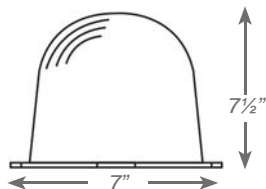

Vandal Shields

Project:	
Type:	
Catalog #:	

BG-3C

HOUSING MOUNTING

- High-impact resistant polycarbonate material.
- Mounting hardware provided for easy installation in the field.

BGR-1

PCS-1

BG-1

ORDERING INFORMATION

MODEL	USE WITH	DIMENSIONS
PCS-1	CLPU, ETXTE, EZRXTE, EZXTE, KXTE, KZXTE, SXTE	2 1/2" x 9-3/16" x 13 3/16"
BG-1	CKXTE, CLPU, DBEL, DXR, ELXTE, ETXTE, EZRXTE, EZXTE, KXTE, KZXTE, LEDTFX-2, NYELXTE, NYKXTE, NYXTE, PLELRXTE, SXTE, WLEZXTE	7 3/4" x 22" x 15"
BG-R1	RMR-16, RMR-16-WP, LEDR-2	7 1/2" x 18" x 7"
BG-3C	CXTE	13 3/4" x 30 1/4" x 6 1/2"