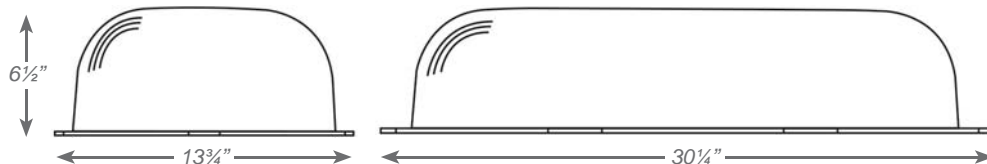

Vandal Shields

Project:	
Type:	
Catalog #:	

BG-3C

HOUSING MOUNTING

- High-impact resistant polycarbonate material.
- Mounting hardware provided for easy installation in the field.

BGR-1

PCS-1

BG-1

ORDERING INFORMATION

MODEL	USE WITH	DIMENSIONS
PCS-1	CLPU, ETXTE, EZRXTE, EZXTE, KXTE, KZXTE, SXTE	2 1/2" x 9-3/16" x 13 3/16"
BG-1	CKXTE, CLPU, DBEL, DXR, ELXTE, ETXTE, EZRXTE, EZXTE, KXTE, KZXTE, LEDTFX-2, NYELXTE, NYKXTE, NYXTE, PLELRXTE, SXTE, WLEZXTE	7 3/4" x 22" x 15"
BG-R1	RMR-16, RMR-16-WP, LEDR-2	7 1/2" x 18" x 7"
BG-3C	CXTE	13 3/4" x 30 1/4" x 6 1/2"