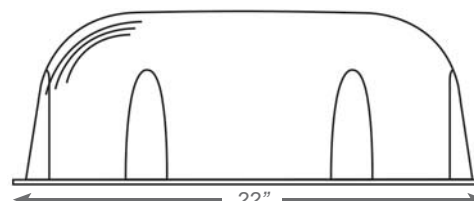

Vandal Shields

Project:	
Type:	
Catalog #:	

BG-3C

HOUSING MOUNTING

- High-impact resistant polycarbonate material.
- Mounting hardware provided for easy installation in the field.

BGR-1

PCS-1

BG-1

ORDERING INFORMATION

MODEL	USE WITH	DIMENSIONS
PCS-1	CLPU, ETXTE, EZRXTE, EZXTE, KXTE, KZXTE, SXTE	2 1/2" x 9-3/16" x 13 3/16"
BG-1	CKXTE, CLPU, DBEL, DXR, ELXTE, ETXTE, EZRXTE, EZXTE, KXTE, KZXTE, LEDTFX-2, NYELXTE, NYKXTE, NYXTE, PLELRXTE, SXTE, WLEZXTE	7 3/4" x 22" x 15"
BG-R1	RMR-16, RMR-16-WP, LEDR-2	7 1/2" x 18" x 7"
BG-3C	CXTE	13 3/4" x 30 1/4" x 6 1/2"