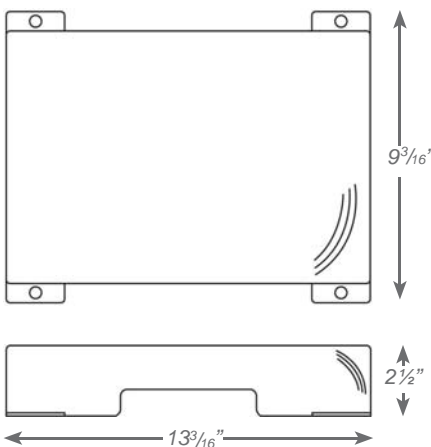

Vandal Shields

Project:	
Type:	
Catalog #:	

BG-3C

HOUSING MOUNTING

- High-impact resistant polycarbonate material.
- Mounting hardware provided for easy installation in the field.

BGR-1

PCS-1

BG-1

ORDERING INFORMATION

MODEL	USE WITH	DIMENSIONS
PCS-1	CLPU, ETXTE, EZRXTE, EZXTE, KXTE, KZXTE, SXTE	2 1/2" x 9-3/16" x 13 3/16"
BG-1	CKXTE, CLPU, DBEL, DXR, ELXTE, ETXTE, EZRXTE, EZXTE, KXTE, KZXTE, LEDTFX-2, NYELXTE, NYKXTE, NYXTE, PLELRXTE, SXTE, WLEZXTE	7 3/4" x 22" x 15"
BG-R1	RMR-16, RMR-16-WP, LEDR-2	7 1/2" x 18" x 7"
BG-3C	CXTE	13 3/4" x 30 1/4" x 6 1/2"